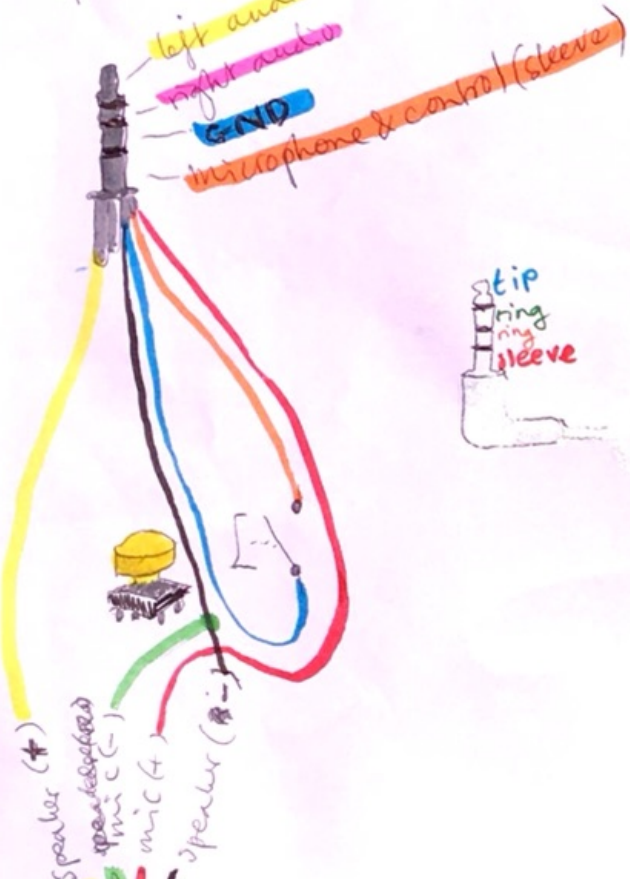

AHJ lay-out

left audio  
right audio  
GND  
microphone & control (sleeve)

TRRS Tip Ring Ring Sleeve  
CTIA/AHJ  
OMTP

Speaker (+)  
Speaker (-)  
mic (+)  
Speaker (-)

1	2	3	4	5	6	7	8	9	10
11	12	13	14	15	16	17	18	19	20
21	22	23	24	25	26	27	28	29	30
31	32	33	34	35	36	37	38	39	40

connect to (-)  
connect to (+)